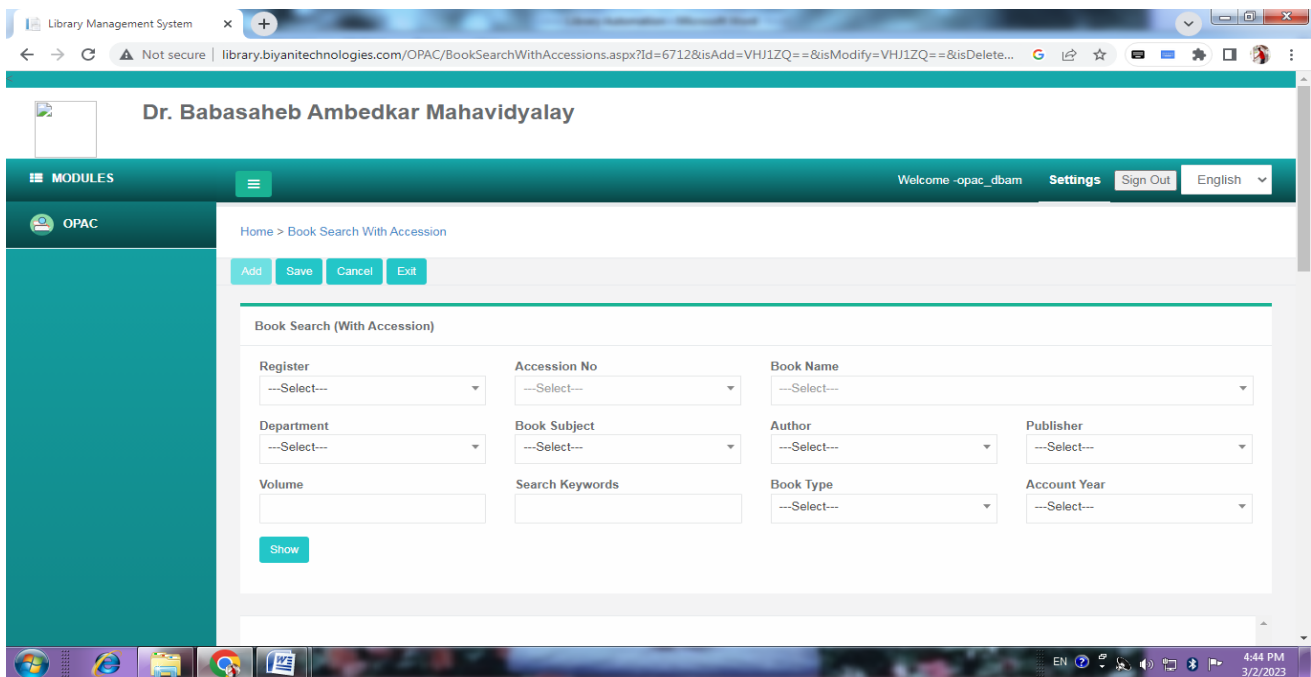

OPAC : Online Public Access Catalogue

Principal,
Dr. Babasaheb Ambedkar Mahavidyalaya
Peth Vadgaon, Dist. Kolhapur, Maharashtra